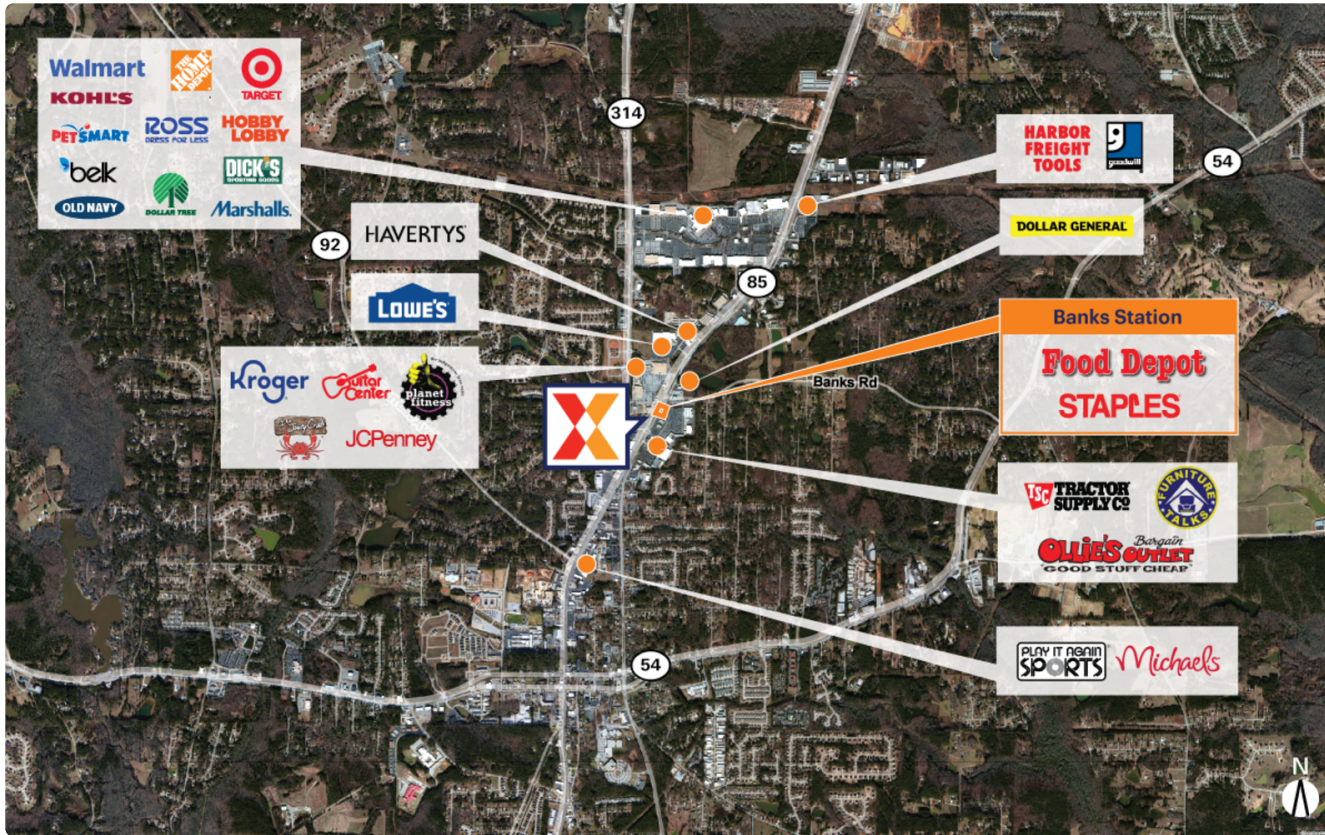

Banks Station

101-217 Banks Road | Fayetteville, GA 30214

33.4668, -84.4457

Fayette County Atlanta-Sandy Springs-Roswell, GA 178,871 Sq Ft

Demographics	1 Mile	3 Miles	5 Miles
Population	4,498	27,548	85,346
Daytime Pop.	5,467	29,075	63,508
Households	1,705	10,535	30,296
Income	\$116,696	\$114,667	\$111,991

Source: Synergos Technologies, Inc. 2024

Food Depot-anchored center with national brands including Foot Locker, Salon Centric & Chick-fil-A

Surrounded by a highly educated population with 35% college education within a 3-mile radius

High visibility from 36K+ vehicles daily on Glynn Street N (Kalibrate 2025)

Banks Station

101-217 Banks Road | Fayetteville, GA 30214

Fayette County Atlanta-Sandy Springs-Roswell, GA 178,871 Sq Ft

33.4668, -84.4457

01	Staples	20,388
02	Stevi B's Pizza	5,090
03	Tokyo Hibachi & Sushi	2,110
04	Beauty 21 Academy Inc.	3,200
05	Apple-Butter HQ	2,925
06	Vetty Hair Braiding	1,200
07	Jack of Fades Barbershop	1,200
09	Maximum One Realty Partners	2,400
10	SalonCentric	3,000
12	A-1 Tax & Business Services	1,708
13	Phenomenal Feeling Vitality Ce	1,200
14	Salon Now	1,320
15	The Icy Spot GA	1,320
16	Retro Republic	25,916
20	Tim's Country Kitchen	5,700
21	American Fitness Center	9,490
22	1st Franklin Financial	1,400
23	Food Depot	48,000
24	23 Le Claire & Co. Beauty Bar	1,000
25	Smallcakes	1,500
26	NC The Hair Stylist	1,750
29	Nail Show	1,250
30	Shittu Family Practice	946
FS-1	Kaiser Permanente	6,400
FS-2	Foot Locker	8,000
NAP01	Bank of America	0
NAP02	Chick-fil-A	0